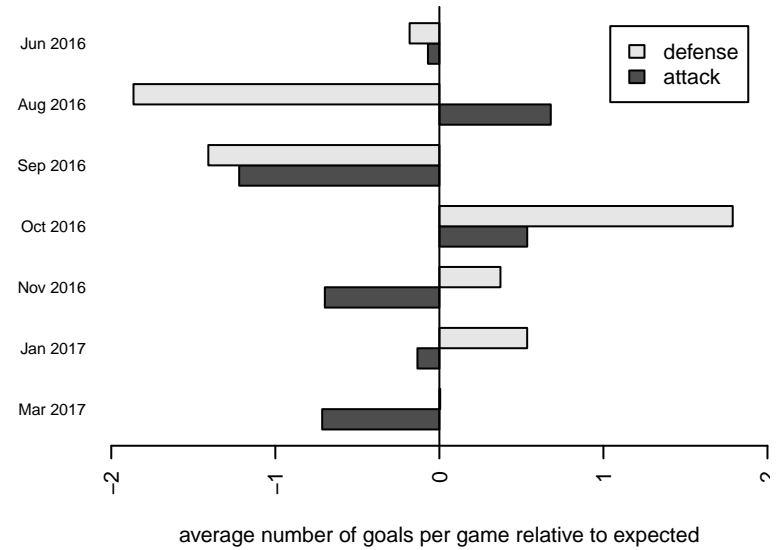

Performance relative to 13 month average