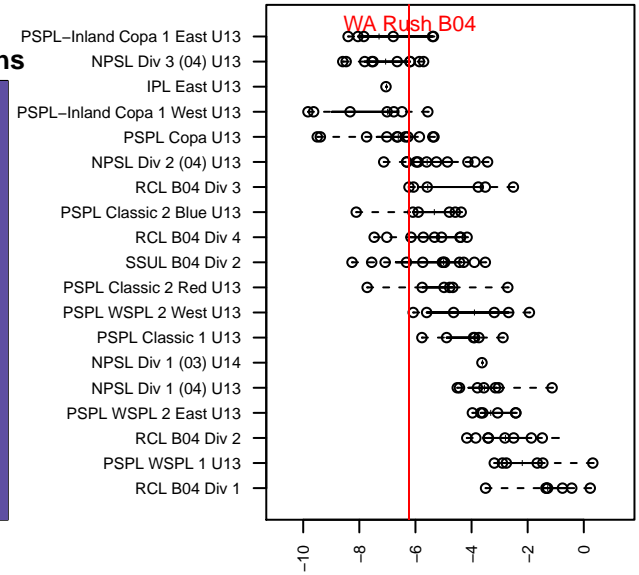

WA Rush B04

Washington Rush SC
 Everett, WA
 B04 total strength=668
 attack=0.69 defense=0.58
 fall league = RCL B04 Div 3
 spr league = Win RCL B04 Div 4

alt names used:
 WASHINGTON RUSHB04 RUSH
 Washington Rush B04 A
 Washington Rush B04
 WASHINGTON RUSH B04 RUSH (WA)
 Rush B04
 Washington Rush B04
 Washington Rush B04 A
 Washington Rush B04 A

Venues played:
 2016 Skagit Firecracker Gold U13
 2016 Gunners Invitational 2004 Silver
 2016 Eastside FC Cup BU13 Silver
 2016 WA Rush Cup B04 Gold U13
 2016 RCL B04 Div 3
 2016 PacNW Winter Classic Premier II U13
 2016 Win RCL B04 Div 4
 2016 WYS Presidents Cup B04 Division 2

**attack and defense variance (black dot)
relative to other teams
and top 10 in region**

**attack and defense rating
relative to others at age
and all opponents in last 13 months**

Performance relative to 13 month average