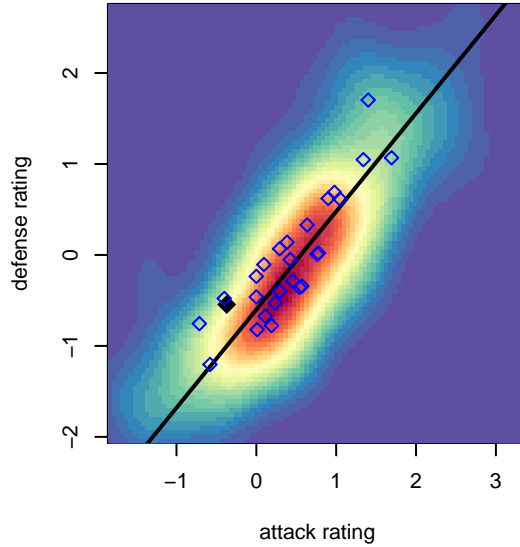

WA Rush B04

Washington Rush SC
 Everett, WA
 B04 total strength=668
 attack=0.69 defense=0.58
 fall league = RCL B04 Div 3
 spr league = Win RCL B04 Div 4

alt names used:
 WASHINGTON RUSHB04 RUSH
 Washington Rush B04 A
 Washington Rush B04
 WASHINGTON RUSH B04 RUSH (WA)
 Rush B04
 Washington Rush B04
 Washington Rush B04 A
 Washington Rush B04 A

**attack and defense variance (black dot)
relative to other teams
and top 10 in region**

**attack and defense rating
relative to others at age
and all opponents in last 13 months**

Performance relative to 13 month average