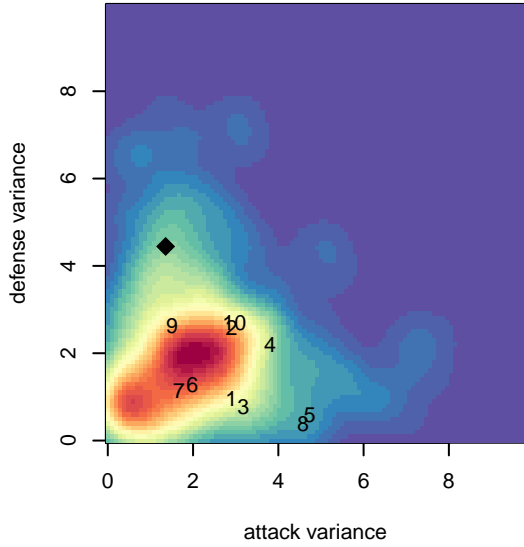

WA Rush B04

Washington Rush SC
 Everett, WA
 B04 total strength=668
 attack=0.69 defense=0.58
 fall league = RCL B04 Div 3
 spr league = Win RCL B04 Div 4

alt names used:
 WASHINGTON RUSHB04 RUSH
 Washington Rush B04 A
 Washington Rush B04
 WASHINGTON RUSH B04 RUSH (WA)
 Rush B04
 Washington Rush B04
 Washington Rush B04 A
 Washington Rush B04 A

**attack and defense variance (black dot)
relative to other teams
and top 10 in region**

**attack and defense rating
relative to others at age
and all opponents in last 13 months**

Performance relative to 13 month average