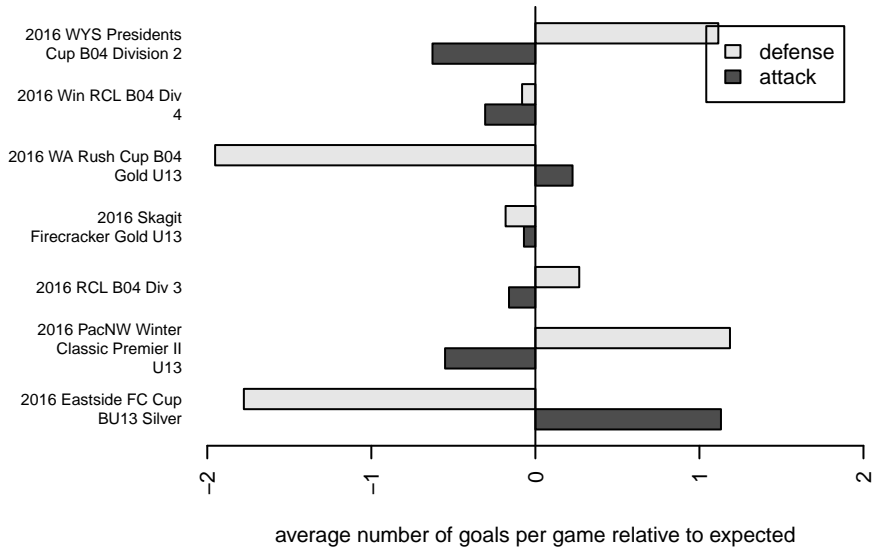

WA Rush B04

Washington Rush SC
 Everett, WA
 B04 total strength=668
 attack=0.69 defense=0.58
 fall league = RCL B04 Div 3
 spr league = Win RCL B04 Div 4

alt names used:
 WASHINGTON RUSHB04 RUSH
 Washington Rush B04 A
 Washington Rush B04
 WASHINGTON RUSH B04 RUSH (WA)
 Rush B04
 Washington Rush B04
 Washington Rush B04 A
 Washington Rush B04 A

Venues played:
 2016 Skagit Firecracker Gold U13
 2016 Gunners Invitational 2004 Silver
 2016 Eastside FC Cup BU13 Silver
 2016 WA Rush Cup B04 Gold U13
 2016 RCL B04 Div 3
 2016 PacNW Winter Classic Premier II U13
 2016 Win RCL B04 Div 4
 2016 WYS Presidents Cup B04 Division 2

**attack and defense variance (black dot)
relative to other teams
and top 10 in region**

**attack and defense rating
relative to others at age
and all opponents in last 13 months**

Performance relative to 13 month average