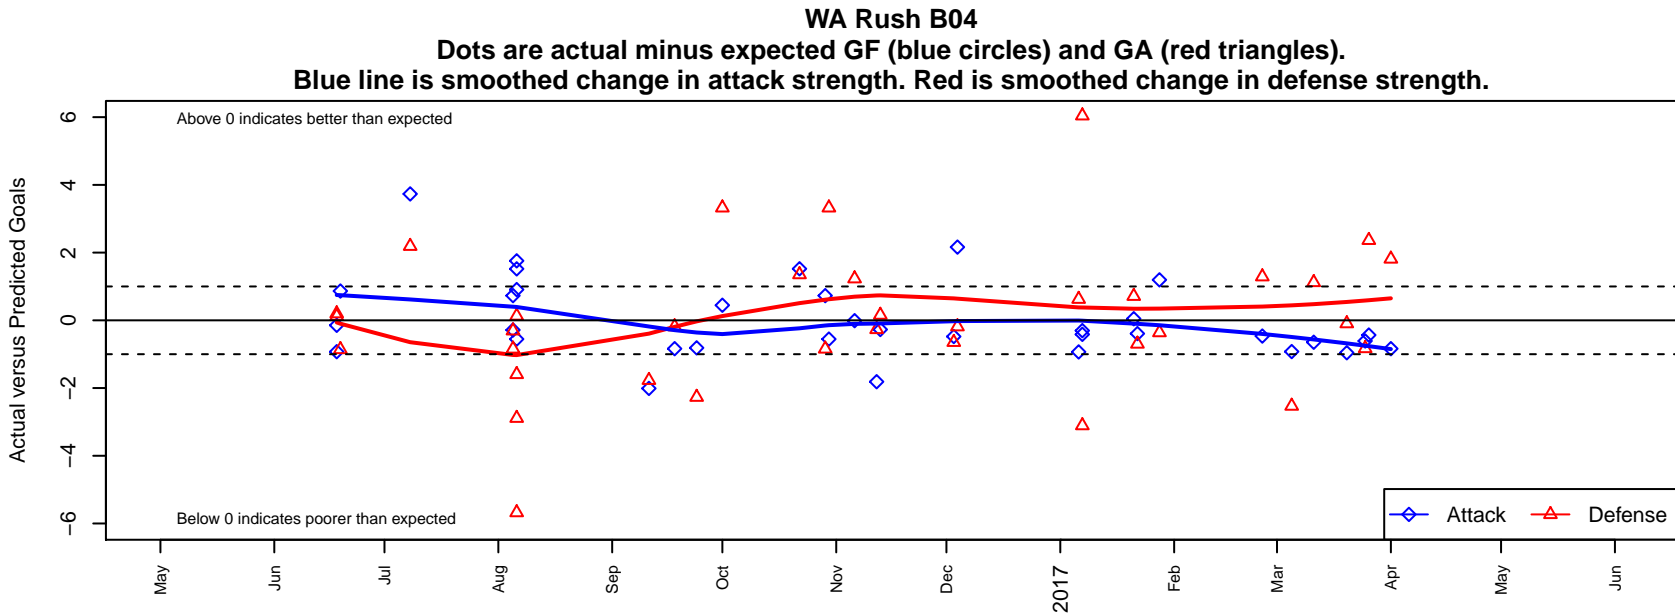

WA Rush B04

Washington Rush SC
 Everett, WA
 B04 total strength=668
 attack=0.69 defense=0.58
 fall league = RCL B04 Div 3
 spr league = Win RCL B04 Div 4

alt names used:
 WASHINGTON RUSHB04 RUSH
 Washington Rush B04 A
 Washington Rush B04
 WASHINGTON RUSH B04 RUSH (WA)
 Rush B04
 Washington Rush B04
 Washington Rush B04 A
 Washington Rush B04 A

**attack and defense variance (black dot)
relative to other teams
and top 10 in region**

**attack and defense rating
relative to others at age
and all opponents in last 13 months**

Performance relative to 13 month average